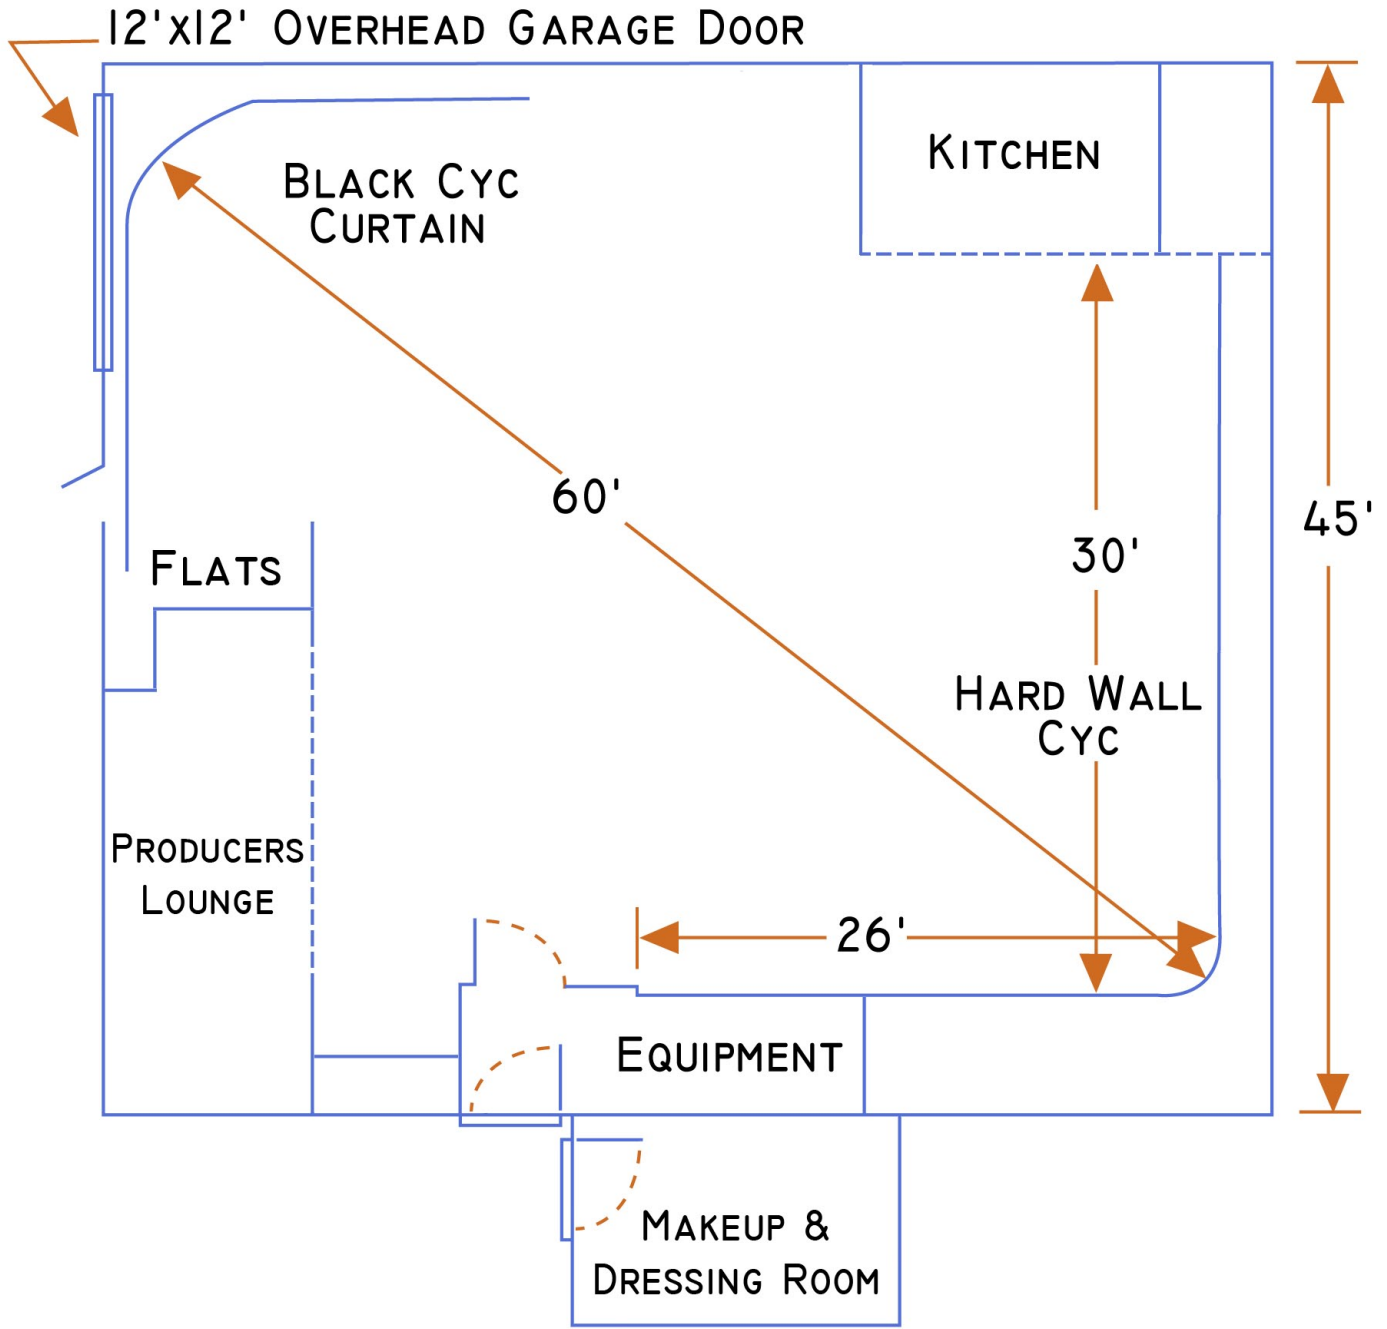

# South Coast Film and Video Studio Layout

160 AMPS-110 VAC POWER/DOUBLE WALL INSULATED