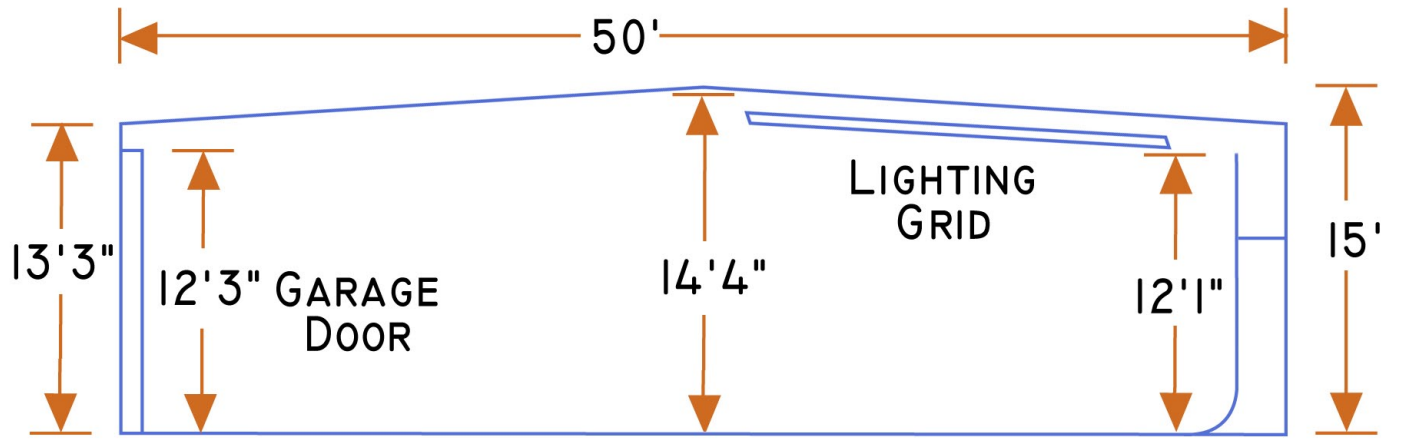

# South Coast Film and Video Studio Layout

160 AMPS-110 VAC POWER/DOUBLE WALL INSULATED